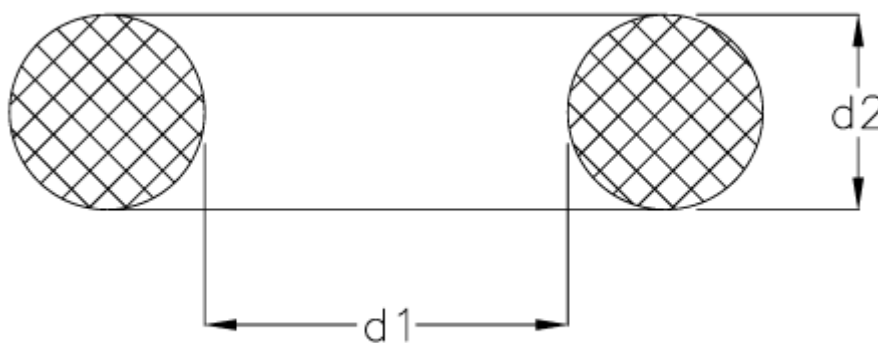

Data Sheet

Article number: 159002000130000

Description: KLEE O-ring 2x1,3 NBR70 black

Measures

$d1 = 2.00$

$d2 = 1.30$

Size = 2 x 1,3